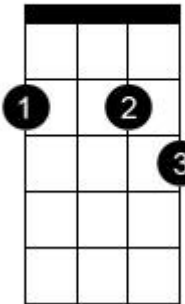

Chord diagram for Uninvited (Ukulele arrangement)

D

Gm

D7

D7

D7

G