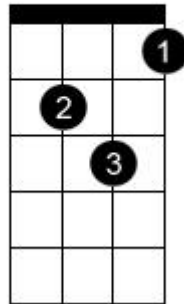

Chord diagram for Uninvited (Ukulele arrangement)

D

Gm

D7

D7

D7

G