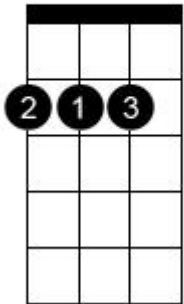

Chord diagram for Uninvited (Ukulele arrangement)

D

Gm

D7

D7

D7

G