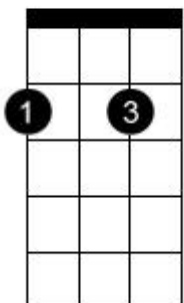

Chord diagram for Uninvited (Ukulele arrangement)

D

Gm

D7

D7

D7

G